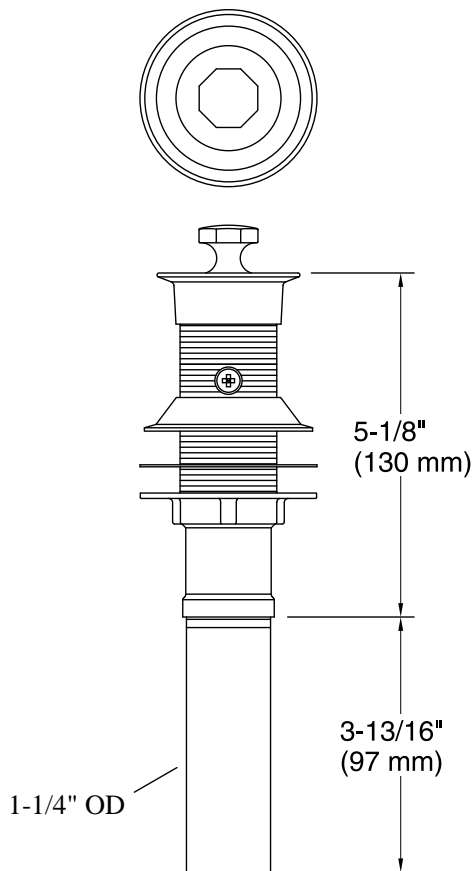

Features

- 1-1/4" (32 mm) connection.
- Nonremovable metal stopper.
- For use in overflow applications.

Material

- Solid-brass construction for durability and reliability.

Recommended Products/Accessories

Technical Information

All product dimensions are nominal.

Notes

Install this product according to the installation guide.